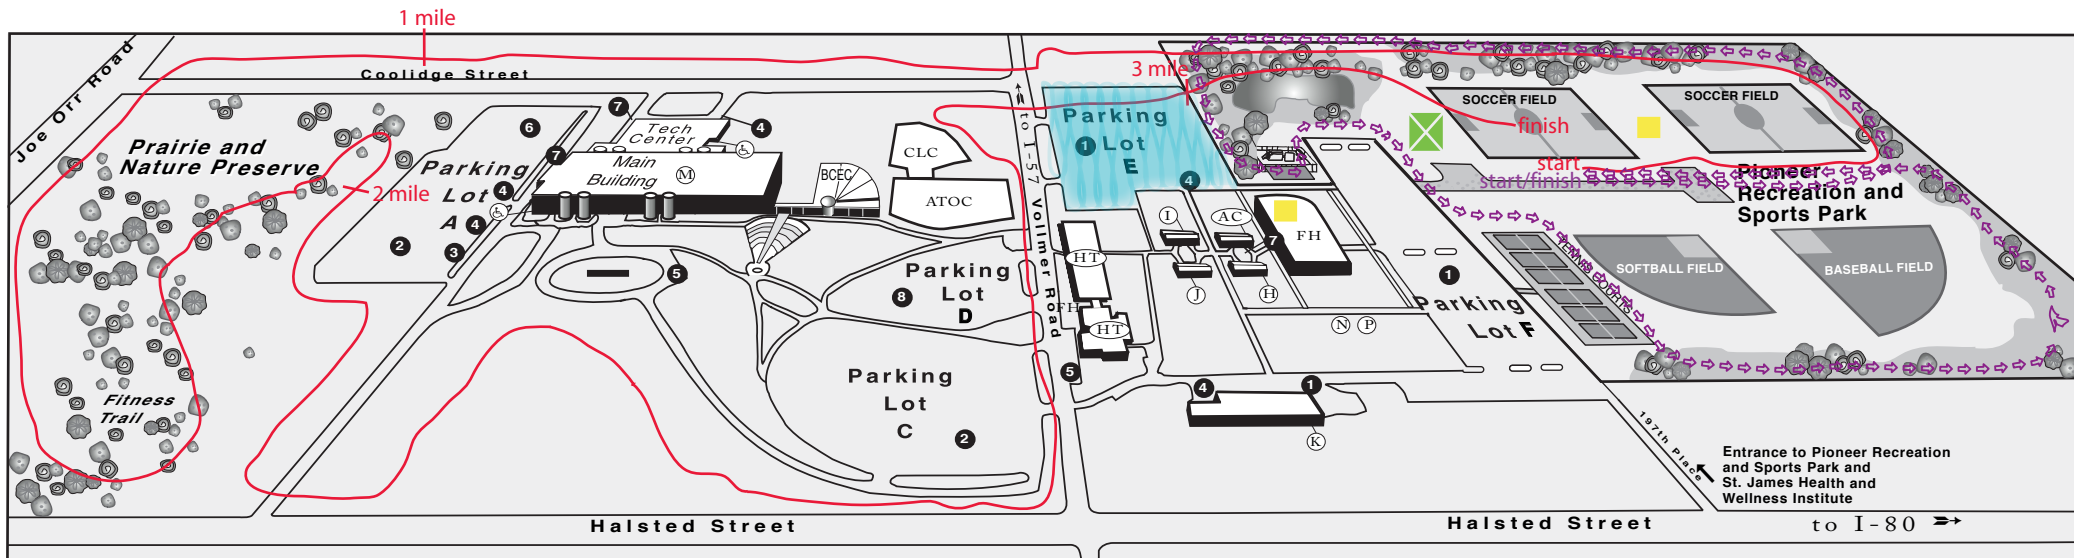

Pioneer 5K Run/3K Walk

-  Registration Tent
-  Parking Lot E
-  Restrooms
-  Run
-  Walk

LEGEND

- ① General Parking
- ② Student Parking by permit
- ③ Visitor Parking by permit
- ④ Handicapped Parking

- ⑤ Short-Term Parking
- ⑥ Faculty / Staff Parking by permit
- ⑦ Bicycle Parking
- ⑧ BCEC / Visitor Parking

- Ⓚ North Annex
- Ⓜ Main Building
- Ⓜ Health/Tech Center (L on student schedules)
- Ⓝ Confined Space Training Facility
- Ⓟ Pioneer Apparatus and Equipment Center
- FH The Fitness & Health Complex (including Pioneer Fieldhouse)

- ATOC Adult Training and Outreach Center
- BCEC Business and Community Education Center
- CLC Children's Learning Center
- AC Athletic Center